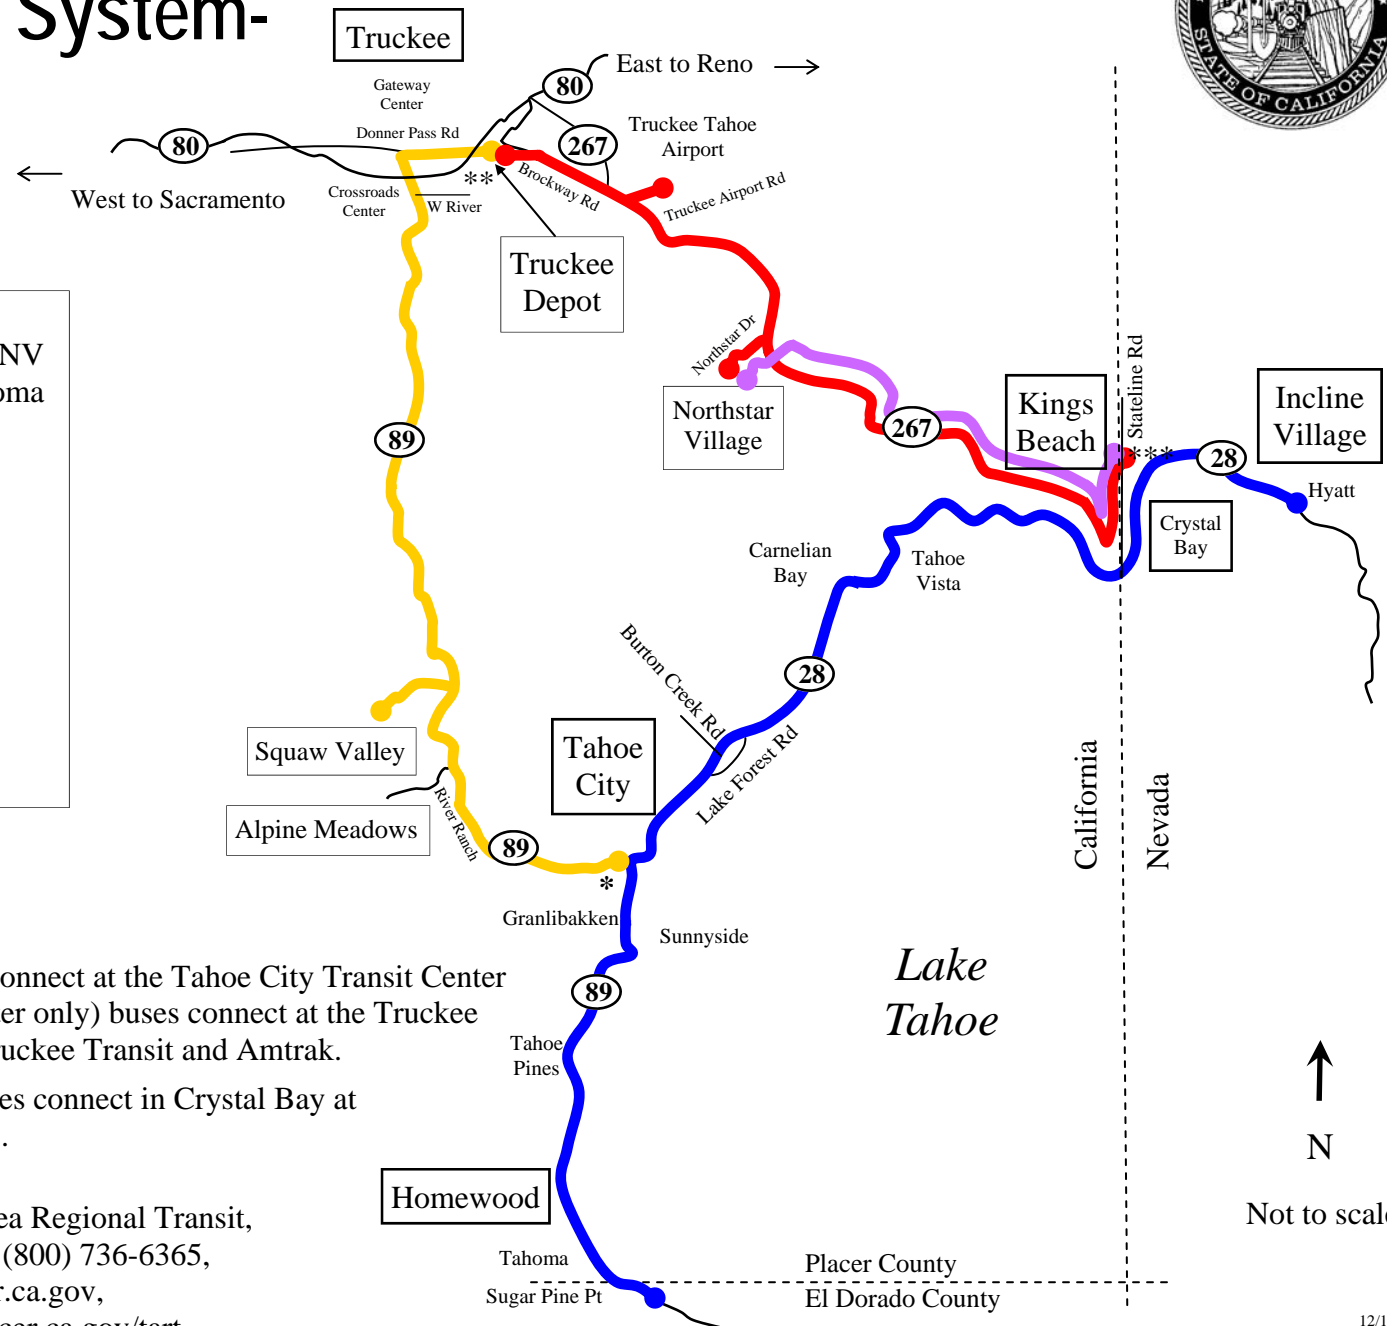

# Tahoe Truckee Area Regional Transit System- Wide Route Map

## Legend:

	<b>TART Mainline</b> Tahoma to Incline Village, NV Incline Village, NV to Tahoma
	<b>Hwy. 89</b> Tahoe City to Truckee Truckee to Tahoe City
	<b>Hwy. 267 (Winter Only)</b> Crystal Bay to Truckee Truckee to Crystal Bay
	<b>Hwy. 267 (Summer Only)</b> Northstar to Crystal Bay Crystal Bay to Northstar

- \* TART Mainline and Hwy. 89 buses connect at the Tahoe City Transit Center
- \*\* TART Hwy. 89 and Hwy. 267 (winter only) buses connect at the Truckee Depot, where they also connect with Truckee Transit and Amtrak.
- \*\*\* TART Mainline and Hwy. 267 buses connect in Crystal Bay at Stateline Rd. (winter and summer only).